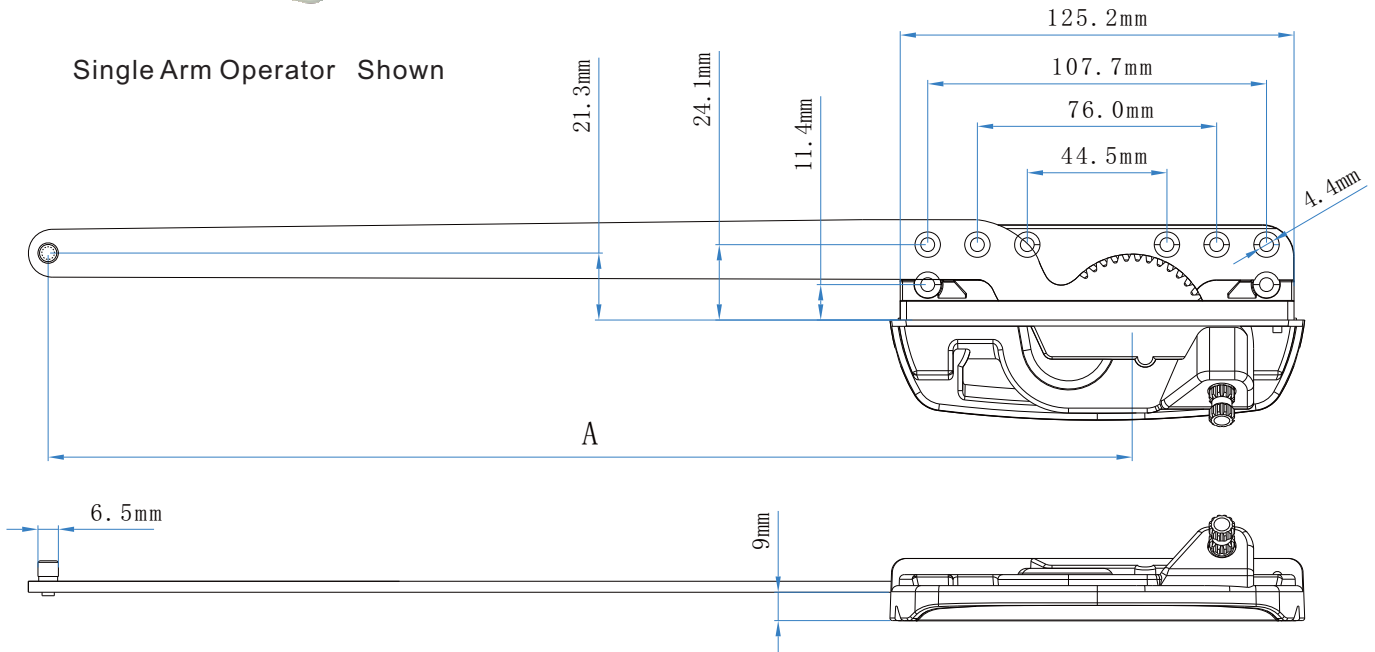

Single Arm Operator Shown

Item No:	Item Descriptions	"A"	Material (Arm)	Hand
Elite-06L	7.5" Single Arm Operator, LH	192.2mm	Steel	LH
Elite-06R	7.5" Single Arm Operator, RH	192.2mm	Steel	RH
Elite-06L SS	7.5" SST, Single Arm Operator, LH	192.2mm	SST	LH
Elite-06R SS	7.5" SST, Single Arm Operator, RH	192.2mm	SST	RH
Elite-07L	9.5" Single Arm Operator, LH	243.1mm	Steel	LH
Elite-07R	9.5" Single Arm Operator, RH	243.1mm	Steel	RH
Elite-07L SS	9.5" SST, Single Arm Operator, LH	243.1mm	SST	LH
Elite-07R SS	9.5" SST, Single Arm Operator, RH	243.1mm	SST	RH
Elite-08L	13.5" Single Arm Operator, LH	344.6mm	Steel	LH
Elite-08R	13.5" Single Arm Operator, RH	344.6mm	Steel	RH
Elite-08L SS	13.5" SST, Single Arm Operator, LH	344.6mm	SST	LH
Elite-08R SS	13.5" SST, Single Arm Operator, RH	344.6mm	SST	RH